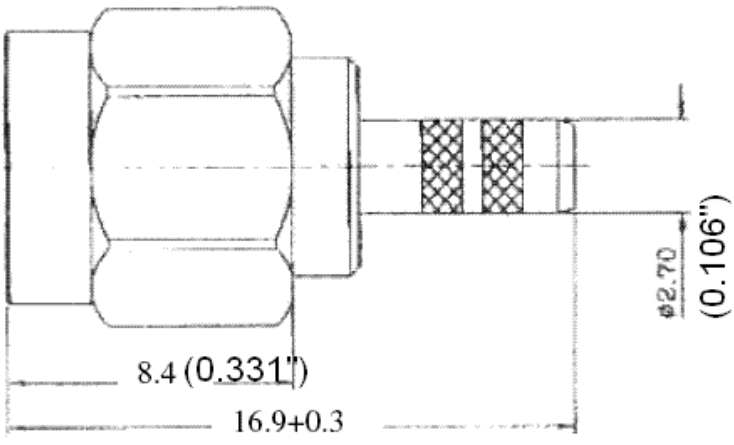

Crown Electronics
 2005A Industrial Blvd.
 Rockwall, TX 75087
 972-771-4711
 972-771-9499 (fax)
 800-225-3429 (toll free)

For More Information:
Sales@crownelectronics.com

Crown P/N: CRS-6700

Description: SMA (Male) Crimp RG-316 (= 901-155)

Body: Gold / Brass

Insulation: Teflon

Contact: Gold / Beryllium Copper

Stripping Information:

All Measurements are in

(Inches)
Millimeters