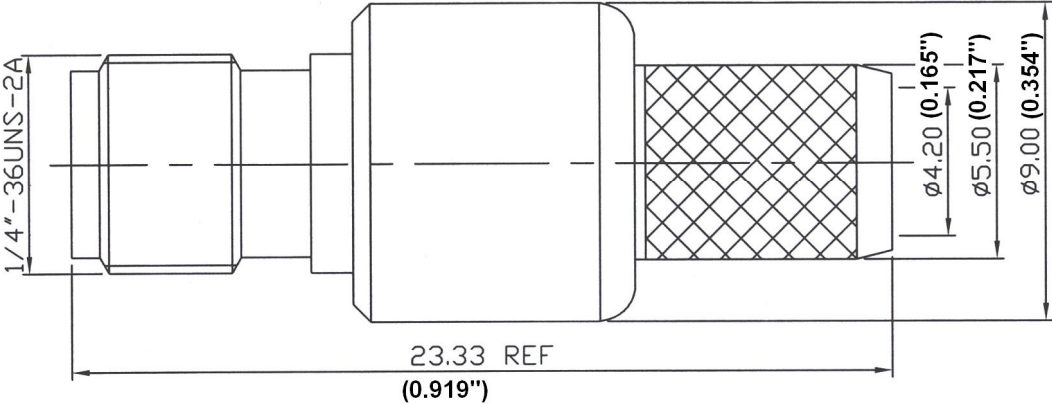

Crown Electronics
 2005A Industrial Blvd.
 Rockwall, TX 75087
 972-771-4711
 972-771-9499 (fax)
 800-225-3429 (toll free)

For More Information:
Sales@crownelectronics.com

Crown P/N: CRS-6345RP

Description: SMA (Female) Crimp LMR-240

Body: Gold / Brass

Insulation: Teflon

Contact: Gold / Beryllium Copper

Stripping Information:

All Measurements are in

(Inches)
Millimeters