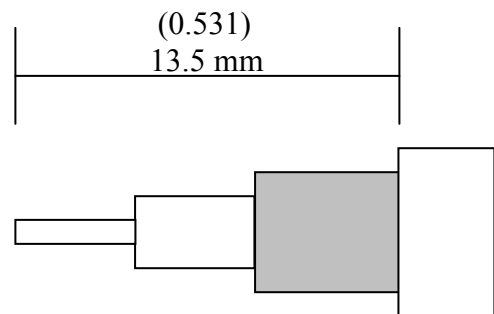

Crown P/N: CRS-6345

Crown Electronics
 2005A Industrial Blvd.
 Rockwall, TX 75087
 972-771-4711
 972-771-9499 (fax)
 800-225-3429 (toll free)

For More Information:
Sales@crownelectronics.com

Description: SMA (Female) Crimp LMR-240
Body: Gold / Brass
Insulation: Teflon
Contact: Gold / Beryllium Copper

Stripping Information:

All Measurements are in

(Inches)
Millimeters

(0.138)	(0.118)	(0.276)
3.5mm	3.0mm	7.0mm