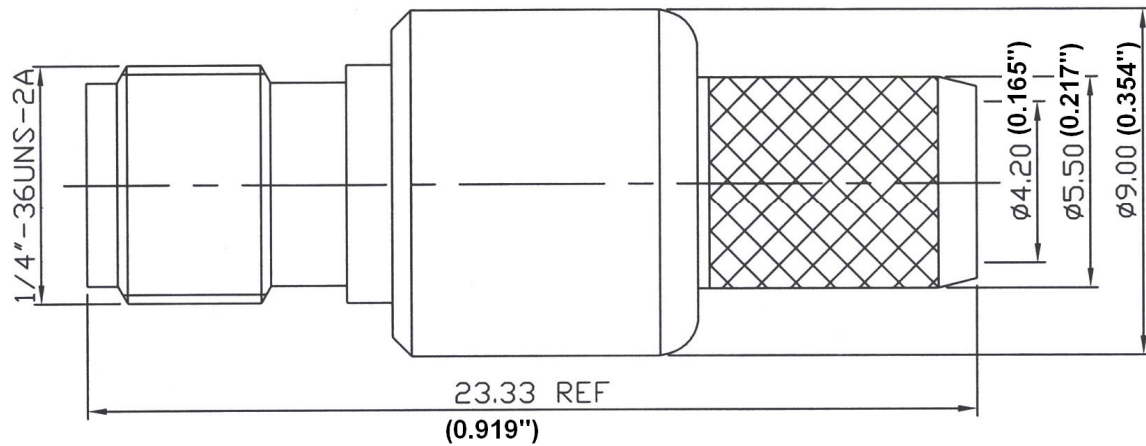

Crown P/N: CRS-6345

Crown Electronics
 2005A Industrial Blvd.
 Rockwall, TX 75087
 972-771-4711
 972-771-9499 (fax)
 800-225-3429 (toll free)

For More Information:
Sales@crownelectronics.com

Description: SMA (Female) Crimp LMR-240
Body: Gold / Brass
Insulation: Teflon
Contact: Gold / Beryllium Copper

Stripping Information:

All Measurements are in

(Inches)
Millimeters

(0.138)	(0.118)	(0.276)
3.5mm	3.0mm	7.0mm