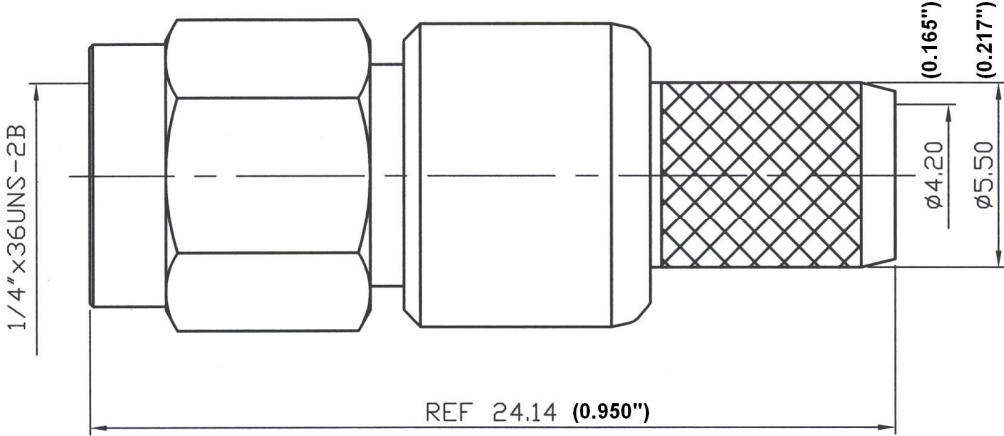

Crown Electronics
 2005A Industrial Blvd.
 Rockwall, TX 75087
 972-771-4711
 972-771-9499 (fax)
 800-225-3429 (toll free)
 For More Information:
Sales@crownelectronics.com

Crown P/N: CRS-6340R

Description: SMA (Male) Crimp
Reverse Polarity LMR-240

Body: Gold / Brass

Insulation: Teflon

Contact: Gold / Beryllium Copper

Stripping Information:

All Measurements are in

(Inches)
Millimeters