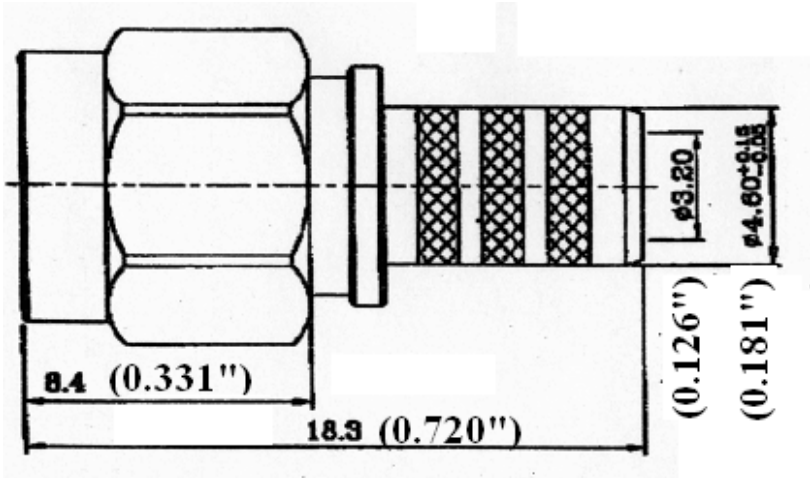

Crown Electronics
 2005A Industrial Blvd.
 Rockwall, TX 75087
 972-771-4711
 972-771-9499 (fax)
 800-225-3429 (toll free)
 For More Information:
Sales@crownelectronics.com

Crown P/N: CRS-6200RP

Description: SMA (Male) Crimp Reverse Polarity
 RG-58, 142, LMR-195, SW-195

Body: Gold / Brass

Insulation: Teflon

Contact: Gold / Beryllium Copper

Stripping Information:

All Measurements are in

(Inches)
Millimeters