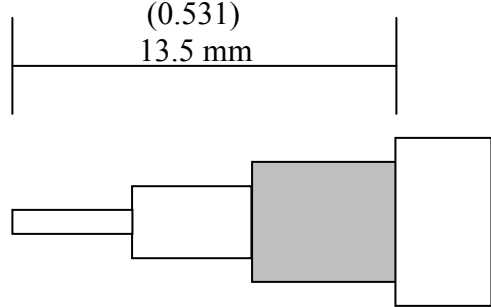

Body: Gold / Brass

Insulation: Teflon

Contact: Gold / Beryllium Copper

Stripping Information:

All Measurements are in

(Inches)
Millimeters

(0.138)	(0.067)	(0.327)
3.5 mm	1.7 mm	8.3 mm