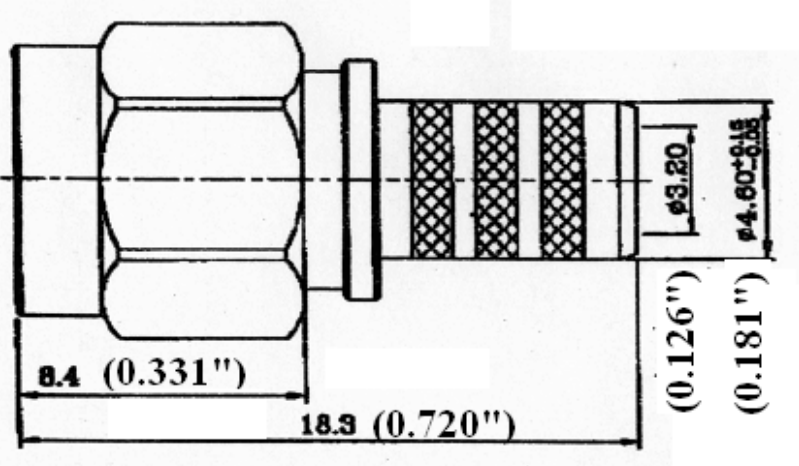

Crown Electronics
 2005A Industrial Blvd.
 Rockwall, TX 75087
 972-771-4711
 972-771-9499 (fax)
 800-225-3429 (toll free)
 For More Information:
Sales@crownelectronics.com

Crown P/N: CRS-6200

Description: SMA (Male) Crimp
 RG-58, 142, LMR-195, SW-195

Body: Gold / Brass

Insulation: Teflon

Contact: Gold / Beryllium Copper

Stripping Information:

All Measurements are in

(Inches)
Millimeters

(0.138)	(0.067)	(0.327)
3.5 mm	1.7 mm	8.3 mm