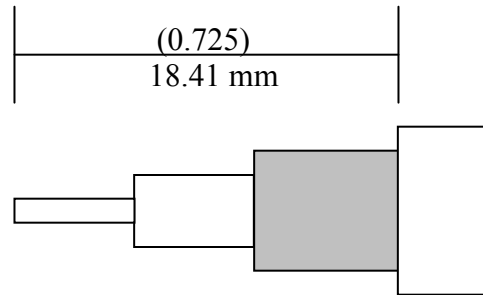

Sales@crownelectronics.com

Description: SMA (Male) Rt. Angle Crimp
LMR-400, SW-400, 9913, 9914

Body: Gold / Brass

Insulation: Teflon

Contact: Gold / Beryllium Copper

Stripping Information:

All Measurements are in

(Inches)
Millimeters

(0.245)	(0.16)	(0.32)
6.22mm	4.06mm	8.13mm