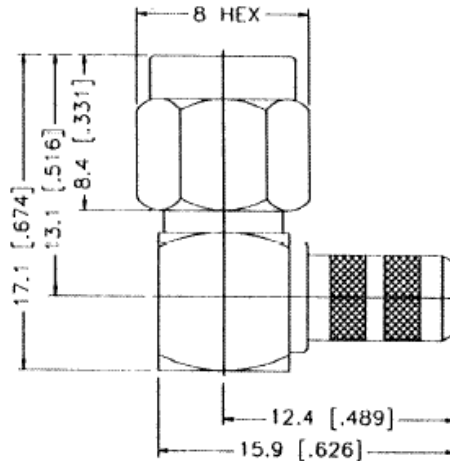

Sales@crownelectronics.com

Description: SMA (Male) Rt. Angle Crimp
LMR-400, SW-400, 9913, 9914

Body: Gold / Brass

Insulation: Teflon

Contact: Gold / Beryllium Copper

Stripping Information:

All Measurements are in

(Inches)
Millimeters

(0.245)	(0.16)	(0.32)
6.22mm	4.06mm	8.13mm