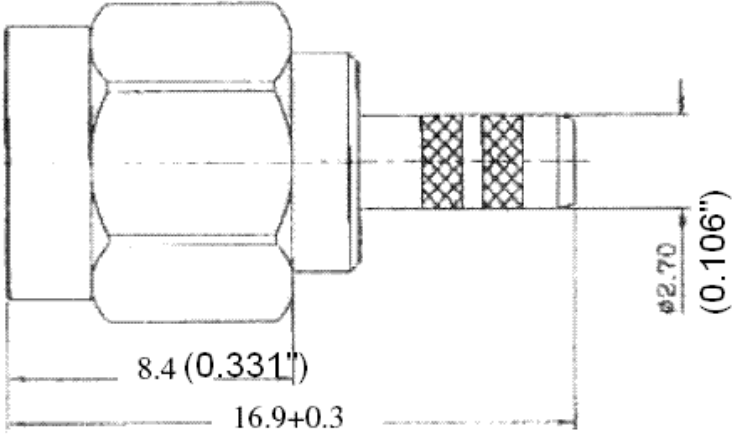

Crown Electronics
 2005A Industrial Blvd.
 Rockwall, TX 75087
 972-771-4711
 972-771-9499 (fax)
 800-225-3429 (toll free)

For More Information:
Sales@crownelectronics.com

Crown P/N: CRS-6700

Description: SMA (Male) Crimp RG-316 (= 901-155)

Body: Gold / Brass

Insulation: Teflon

Contact: Gold / Beryllium Copper

Stripping Information:

All Measurements are in

(Inches)
Millimeters