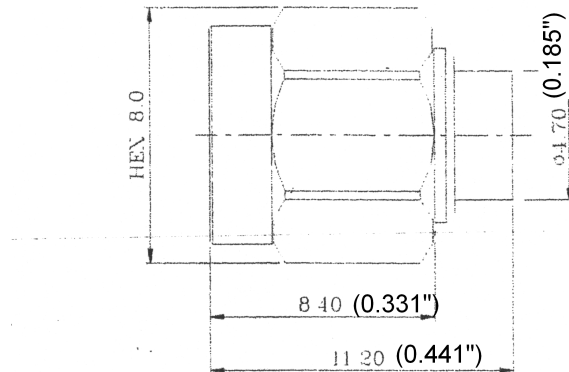

Sales@crownelectronics.com

Description: SMA (Male) .141 semi-rigid

Body: Gold / Brass

Insulation: Teflon

Contact: Gold / Beryllium Copper

Stripping Dimensions: