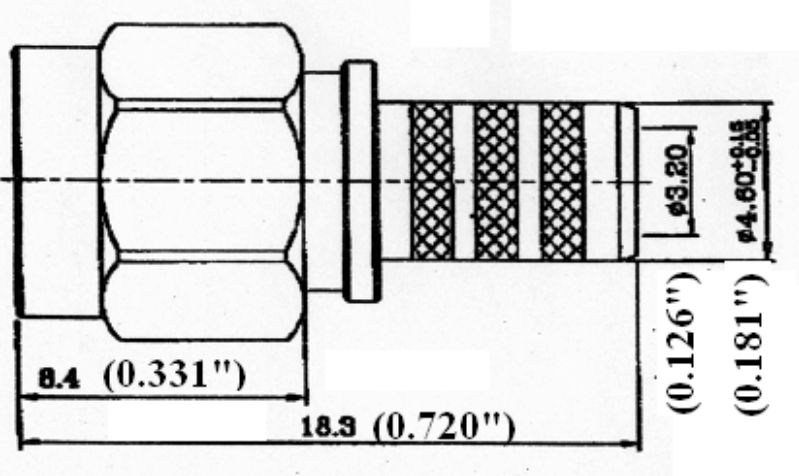

Crown P/N: CRS-6200

Crown Electronics
 2005A Industrial Blvd.
 Rockwall, TX 75087
 972-771-4711
 972-771-9499 (fax)
 800-225-3429 (toll free)
 For More Information:
Sales@crownelectronics.com

Description: SMA (Male) Crimp
 RG-58, 142, LMR-195, SW-195

Body: Gold / Brass

Insulation: Teflon

Contact: Gold / Beryllium Copper

Stripping Information:

All Measurements are in

(Inches)
Millimeters