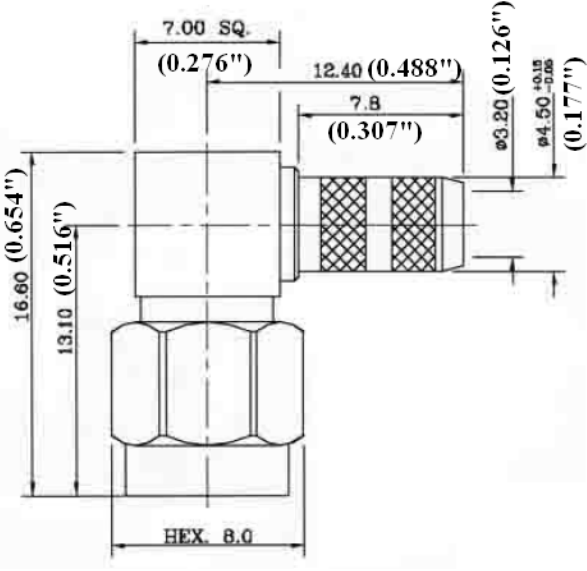

Crown P/N: CRS-6101

Description: SMA (Male) Rt. Angle Crimp RG-58

Body: Gold / Brass

Insulation: Teflon

Contact: Gold / Beryllium Copper

Stripping Information:

All Measurements are in

(Inches)
Millimeters