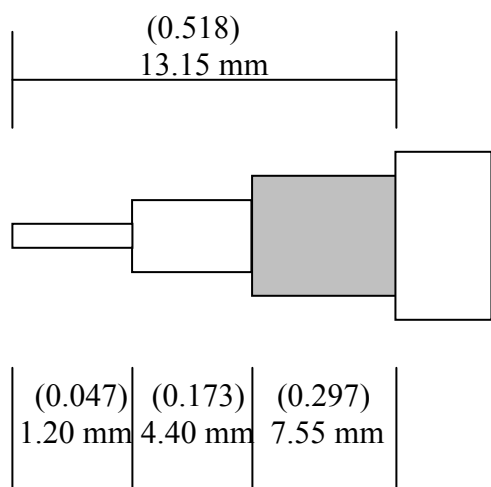

Crown P/N: CRS-6101

Description: SMA (Male) Rt. Angle Crimp RG-58

Body: Gold / Brass

Insulation: Teflon

Contact: Gold / Beryllium Copper

Stripping Information:

All Measurements are in

(Inches)
Millimeters