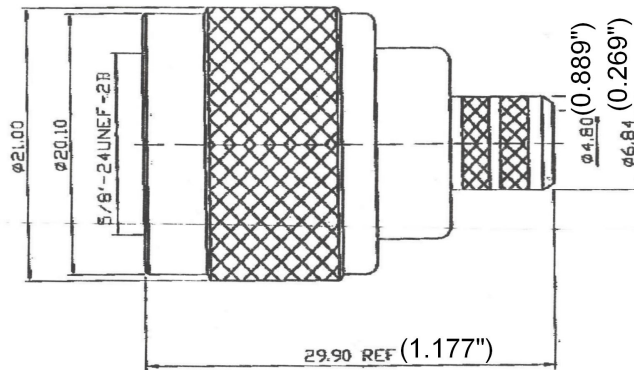

CROWN ELECTRONICS

[Home](#)

[RF Connectors](#)

[Coax Cable](#)

[Custom Assemblies](#)

[Contact Us](#)

Crown P/N: CRN-1206

Description: N (Male) Crimp RG-6 (Belden 9248)

Body: Nickel

Insulation: Teflon

Contact: Gold Plated

Crown Electronics

2005A Industrial Blvd.

Rockwall, TX 75087

972-771-4711

972-771-9499 (fax)

800-225-3429 (toll free)

For More Information:

Sales@crownelectronics.com

Same Day Shipping

Major Credit Cards Accepted

All Measurements are in:

Inches (millimeters)