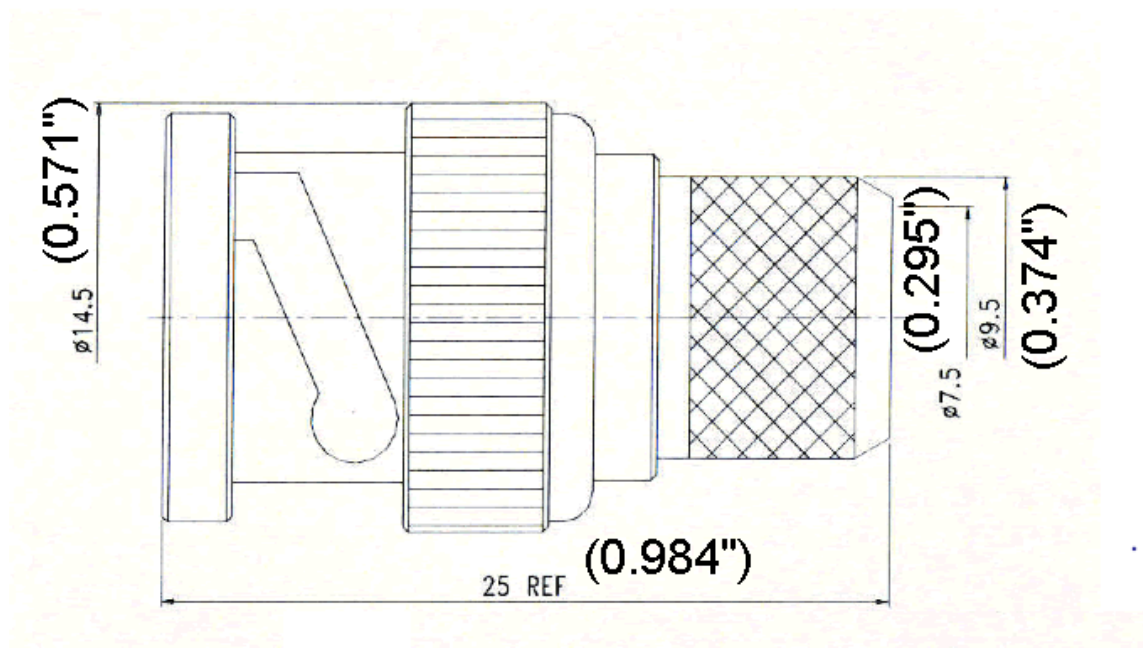

Crown P/N: CRB-2600

Description: BNC (M) Crimp RG-9913

Body: Nickel

Insulation: Delrin

Contact: Gold

All Measurements are in:

Inches (millimeters)