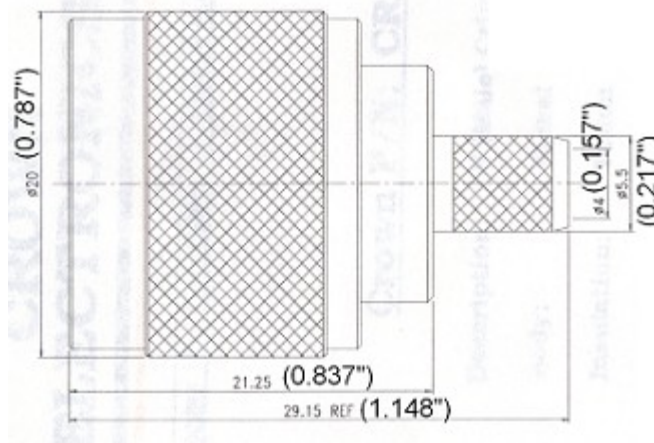

## Crown P/N: CRN-1300

**Description:** N (Male) Crimp RG-59, 62

**Body:** Nickel

**Insulation:** Teflon

**Contact:** Gold/Beryllium

Crown Electronics

2005A Industrial Blvd.

Rockwall, TX 75087

Inches (millimeters)

.137	.082	.395
3.5	2.05	10.05