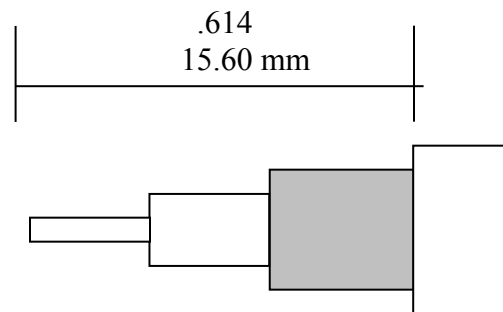

## Crown P/N: CRN-1300

**Description:** N (Male) Crimp RG-59, 62

**Body:** Nickel

**Insulation:** Teflon

**Contact:** Gold/Beryllium

Crown Electronics

2005A Industrial Blvd.

Rockwall, TX 75087

Inches (millimeters)

.137	.082	.395
3.5	2.05	10.05